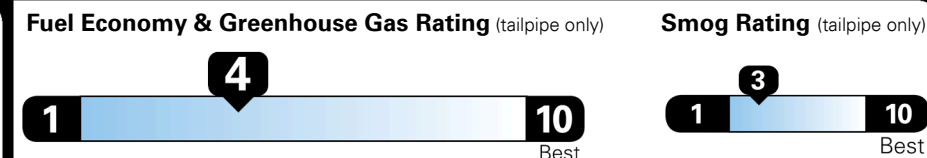

Blue Link® Connected Services 3-years Standard (Enrollment Required)

EPA DOT Fuel Economy and Environment

Gasoline Vehicle

Fuel Economy

21 MPG
combined city/hwy

18 MPG
city

25 MPG
highway

4.8 gallons per 100 miles

Small SUVs range from 18 to 120 MPG. The best vehicle rates 136 MPGe.

You spend $2,000 more in fuel costs over 5 years compared to the average new vehicle.

Annual fuel cost $1,800