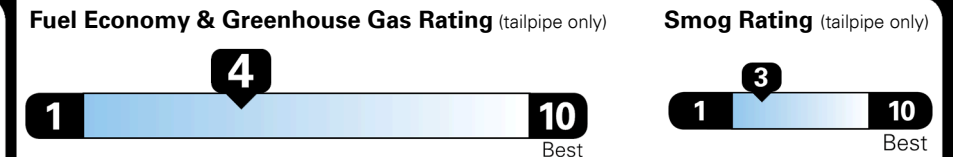

Blue Link® Connected Services 3-years Standard (Enrollment Required)

EPA DOT Fuel Economy and Environment

Gasoline Vehicle

Fuel Economy
21 MPG
combined city/hwy
4.8 gallons per 100 miles
Small SUVs range from 18 to 120 MPG. The best vehicle rates 136 MPGe.
18 city
25 highway

You spend $2,000 more in fuel costs over 5 years compared to the average new vehicle.

Annual fuel cost $1,800